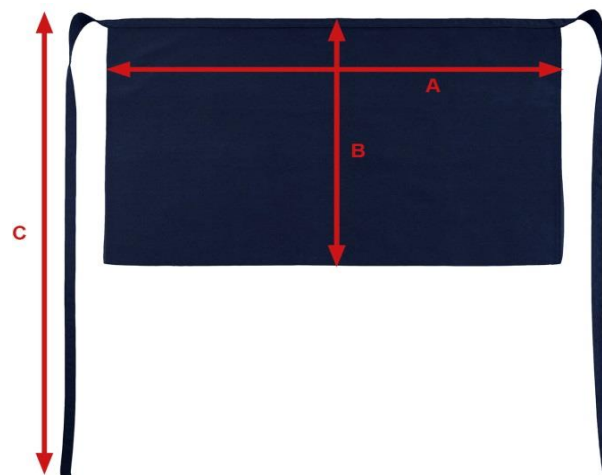

Measurement Chart

jassz
bags towels bistro

JG14 - 'Brussels' Short Bistro Apron

Position	in cm
A	78
B	52
C	100

24.04.2018