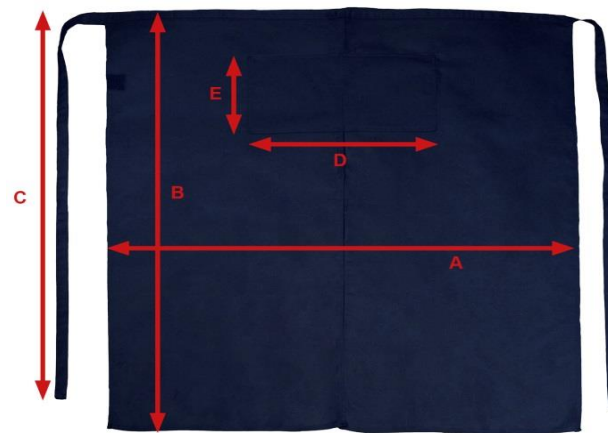

Measurement Chart

jassz
bags towels bistro

JG12 - 'Berlin' Long Bistro Apron with Vent and Pocket

Position	in cm
A	100
B	100
C	100
D	40
E	19

24.04.2018