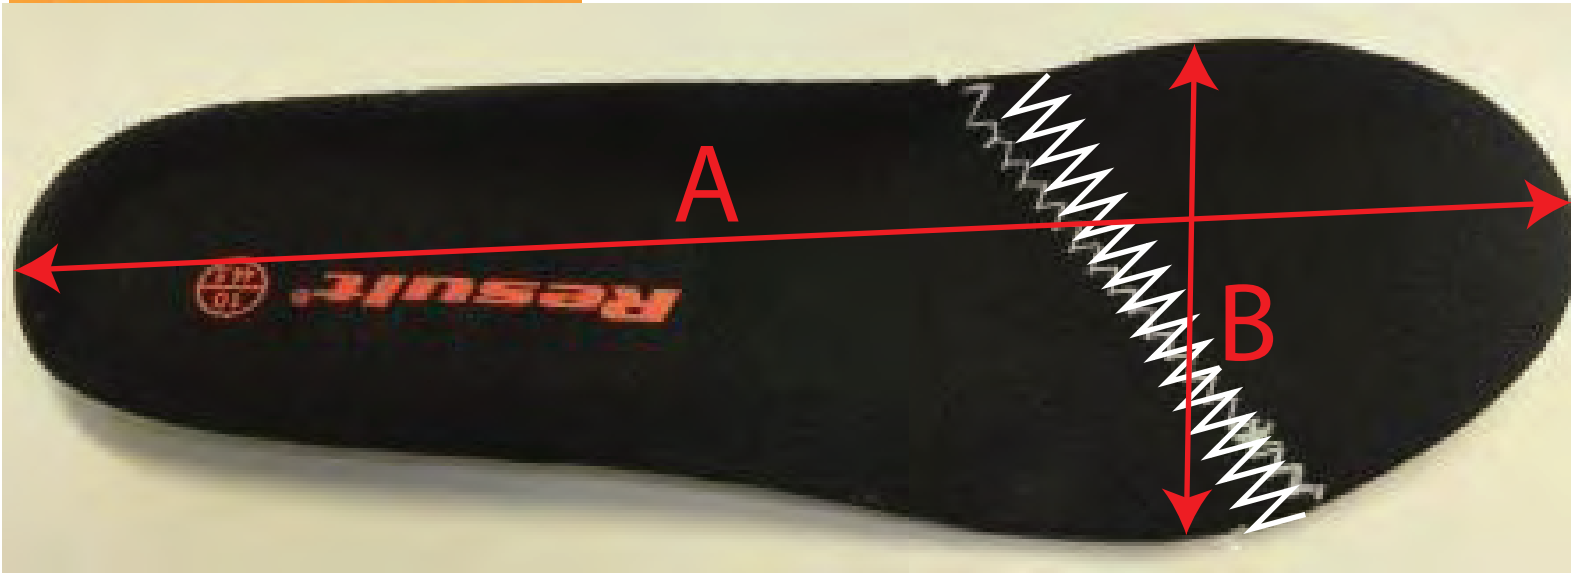

WORK-GUARD

by **Result**[®]

R456X - ALL BLACK SAFETY TRAINER INNER SOLE LENGTH/WIDTH

A = INSOLE LENGTH FROM INNER HEEL CURVE TO LONGEST POINT AT TOE
B = INSOLE WIDTH ACROSS WIDEST PART.

SIZE												
UK	3	4	5	6	6.5	7	8	9	10	11	12	TOL
EURO	36	37	38	39	40	41	42	43	44	45	46	+/-
(a) LENGTH	23.95	24.61	25.28	25.95	26.61	27.28	27.95	28.61	29.28	29.95	30.61	1.0
(b) WIDTH	23.3	23.7	24.2	24.6	25.1	25.5	26	26.4	26.9	27.3	27.8	0.5