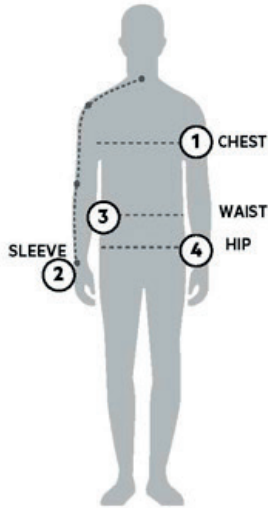

STORMTECH SIZING CHART

BASED ON YOUR BODY MEASUREMENTS

MEN'S SIZING

To select the best size for you, please follow these simple steps:

- ① **Most important measurement:**
Take your Chest/Bust measurement from just under your arm at the fullest part of the chest
- ② Take your Sleeve length from the back base of the neck across the shoulder and around the elbow to your wrist
- ③ Take your Waist measurement at the narrowest point around your natural waistline.
- ④ Take your Hip measurement at the fullest part of your body below the waist

WOMEN'S SIZING

QX-1 | MEN'S NAUTILUS QUILTED JACKET

MEN'S SIZING CHART - YOUR BODY MEASUREMENTS

SIZE	XS	S	M	L	XL	2XL	3XL	4XL	5XL
Chest ①	N/A	35"-38" [89-96.5cm]	38"-41" [96.5-104cm]	41"-44" [104-112cm]	44"-47" [112-119cm]	47"-50" [119-127cm]	50"-53" [127-134.5cm]	53"-56" [134.5-142cm]	56"-59" [142-150cm]
Sleeve Length ②	N/A	33"-34" [84-86.5cm]	34"-35" [86.5-89cm]	35"-36" [89-91.5cm]	36"-37" [91.5-94cm]	37"-38" [94-96.5cm]	38"-38.5" [96.5-97.5cm]	38.5"-39" [97.5cm-99cm]	39"-39.5" [99-100.25cm]
Waist ③	N/A	29"-32" [73.5-81cm]	32"-35" [81-89cm]	35"-38" [89-96.5cm]	38"-41" [96.5-104cm]	41"-44" [104-112cm]	44"-47" [112-119cm]	47"-50" [119-127cm]	50"-53" [127-134.5cm]
Hip ④	N/A	34"-37" [86-94cm]	37"-40" [94-101.5cm]	40"-43" [101.5-109cm]	43"-46" [109-117cm]	46"-49" [117-124.5cm]	49"-52" [124.5-132cm]	52"-55" [132-140cm]	55"-58" [140-147cm]