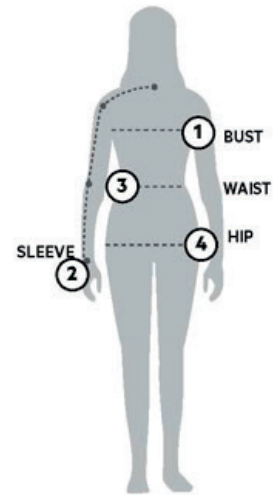

STORMTECH SIZING CHART

BASED ON YOUR BODY MEASUREMENTS

MEN'S SIZING

To select the best size for you, please follow these simple steps:

- ① **Most important measurement:**
Take your Chest/Bust measurement from just under your arm at the fullest part of the chest
- ② Take your Sleeve length from the back base of the neck across the shoulder and around the elbow to your wrist
- ③ Take your Waist measurement at the narrowest point around your natural waistline.
- ④ Take your Hip measurement at the fullest part of your body below the waist

WOMEN'S SIZING

QX-1 | MEN'S NAUTILUS QUILTED JACKET

MEN'S SIZING CHART - YOUR BODY MEASUREMENTS

SIZE	XS	S	M	L	XL	2XL	3XL	4XL	5XL
Chest ①	N/A	35"-38" [89-96.5cm]	38"-41" [96.5-104cm]	41"-44" [104-112cm]	44"-47" [112-119cm]	47"-50" [119-127cm]	50"-53" [127-134.5cm]	53"-56" [134.5-142cm]	56"-59" [142-150cm]
Sleeve Length ②	N/A	33"-34" [84-86.5cm]	34"-35" [86.5-89cm]	35"-36" [89-91.5cm]	36"-37" [91.5-94cm]	37"-38" [94-96.5cm]	38"-38.5" [96.5-97.5cm]	38.5"-39" [97.5cm-99cm]	39"-39.5" [99-100.25cm]
Waist ③	N/A	29"-32" [73.5-81cm]	32"-35" [81-89cm]	35"-38" [89-96.5cm]	38"-41" [96.5-104cm]	41"-44" [104-112cm]	44"-47" [112-119cm]	47"-50" [119-127cm]	50"-53" [127-134.5cm]
Hip ④	N/A	34"-37" [86-94cm]	37"-40" [94-101.5cm]	40"-43" [101.5-109cm]	43"-46" [109-117cm]	46"-49" [117-124.5cm]	49"-52" [124.5-132cm]	52"-55" [132-140cm]	55"-58" [140-147cm]