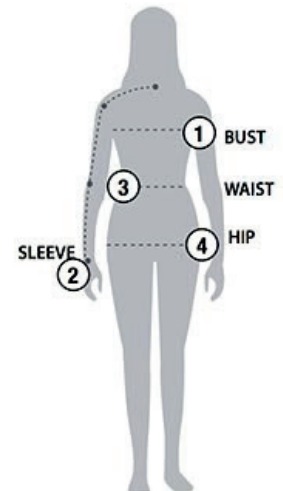

## BASED ON YOUR BODY MEASUREMENTS

### MEN'S SIZING

To select the best size for you, please follow these simple steps:

- ① **Most important measurement:**  
Take your Chest/Bust measurement from just under your arm at the fullest part of the chest
- ② Take your Sleeve length from the back base of the neck across the shoulder and around the elbow to your wrist
- ③ Take your Waist measurement at the narrowest point around your natural waistline.
- ④ Take your Hip measurement at the fullest part of your body below the waist

**When measurements fall between two sizes:**  
The size selection should be based on fit preference: Select lower size for a closer to body fit or the larger size for a more relaxed fit. When in doubt, we strongly recommend ordering a size sample.

### WOMEN'S SIZING