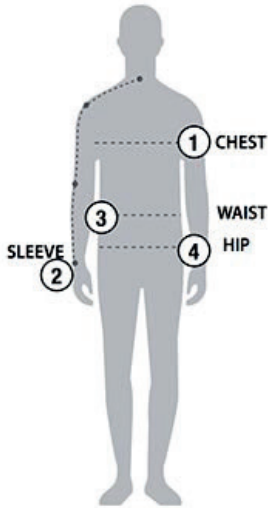

# STORMTECH SIZING CHART

## BASED ON YOUR BODY MEASUREMENTS

### MEN'S SIZING

To select the best size for you, please follow these simple steps:

- ① **Most important measurement:**  
Take your Chest/Bust measurement from just under your arm at the fullest part of the chest
- ② Take your Sleeve length from the back base of the neck across the shoulder and around the elbow to your wrist
- ③ Take your Waist measurement at the narrowest point around your natural waistline.
- ④ Take your Hip measurement at the fullest part of your body below the waist

### WOMEN'S SIZING CHART – YOUR BODY MEASUREMENTS

SIZE	XS	S	M	L	XL	2XL
<b>Bust</b> ①	29"-32" [73.5-81cm]	32"-35" [81-89cm]	35"-38" [89-96.5cm]	38"-41" [96.5-104cm]	41"-44" [104-112cm]	44"-47" [112-119cm]
<b>Sleeve Length</b> ②	30"-31" [76-79cm]	31"-32" [79-81.5cm]	32"-33" [81.5-84cm]	33"-33.5" [84-85cm]	33.5"-34" [85-86.5cm]	34"-34.5" [86.5-87.75cm]
<b>Waist</b> ③	22"-25" [56-63.5cm]	25"-28" [63.5-71cm]	28"-31" [71-79cm]	31"-34" [79-86cm]	34"-37" [86-94cm]	37"-40" [94-101.5cm]
<b>Hip</b> ④	31.5"-34.5" [80-87.5cm]	34.5"-37.5" [87.5-95cm]	37.5"-40.5" [95-103cm]	40.5"-43.5" [103-110.5cm]	43.5"-46.5" [110.5-118cm]	46.5"-49.5" [118-126cm]