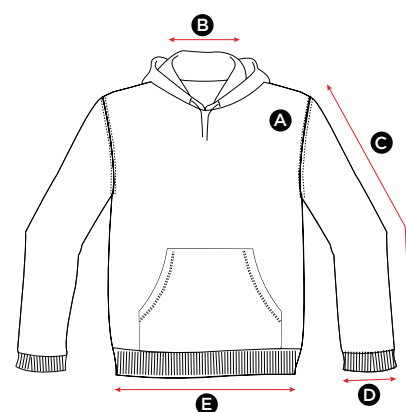

SG24K Kids' Contrast Hoodie 280.52

MEASUREMENTS	(Years) 3-4	5-6	7-8	9-10	11-12
	(CM)104	116	128	140	152
A Length	45	49	54	57	62
B Back neck opening	21	22	24	25	26
C Sleeve length	40	42	44	51.5	54.5
D Sleeve width opening	6.5	6.5	6.5	7	7
E Bottom hem opening	31	33	35	37	39

in cm

All measurements are within industry standard tolerances and are product dependent.