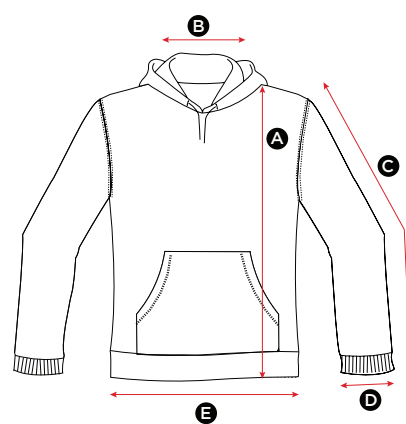

Mens Ladies Kids

SG24 Men's Contrast Hoodie 281.52

MEASUREMENTS	S	M	L	XL	2XL	3XL	4XL	5XL
A Length	68.5	71	73.5	76	78.5	81	83.5	86
B Back neck opening	20.5	21	21.5	22	22.5	23	24	25
C Sleeve length	66.5	68	69.5	71	71	72.5	73	74.5
D Sleeve width opening	10.5	10.5	10.5	11.5	11.5	11.5	12	12
E Bottom hem opening	39.5	43	46.5	50	53.5	57	63	69

in cm

All measurements are within industry standard tolerances and are product dependent.

SG24F Ladies' Contrast Hoodie 254.52

MEASUREMENTS	XS	S	M	L	XL	2XL
A Length	59.5	62	64.5	67	69.5	72
B Back neck opening	20.5	21	21.5	22	22.5	23
C Sleeve length	60.5	62	63.5	65	66.5	66.5
D Sleeve width opening	8	8	8	9	9	9
E Bottom hem opening	38	42	45	48	51	54

in cm

All measurements are within industry standard tolerances and are product dependent.

SG24K Kids' Contrast Hoodie 280.52

MEASUREMENTS	(Years) 3-4	5-6	7-8	9-10	11-12
	(CM)104	116	128	140	152
A Length	45	49	54	57	62
B Back neck opening	21	22	24	25	26
C Sleeve length	40	42	44	51.5	54.5
D Sleeve width opening	6.5	6.5	6.5	7	7
E Bottom hem opening	31	33	35	37	39

in cm

All measurements are within industry standard tolerances and are product dependent.