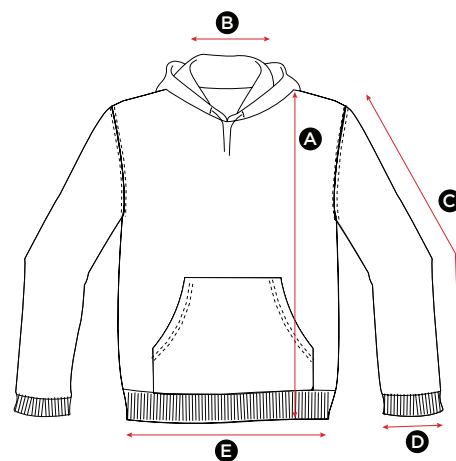

## SG24 Men's Contrast Hoodie 281.52

MEASUREMENTS	S	M	L	XL	2XL	3XL	4XL	5XL
<b>A</b> Length	68.5	71	73.5	76	78.5	81	83.5	86
<b>B</b> Back neck opening	20.5	21	21.5	22	22.5	23	24	25
<b>C</b> Sleeve length	66.5	68	69.5	71	71	72.5	73	74.5
<b>D</b> Sleeve width opening	10.5	10.5	10.5	11.5	11.5	11.5	12	12
<b>E</b> Bottom hem opening	39.5	43	46.5	50	53.5	57	63	69

## SG24F Ladies' Contrast Hoodie 254.52

MEASUREMENTS	XS	S	M	L	XL	2XL
<b>A</b> Length	59.5	62	64.5	67	69.5	72
<b>B</b> Back neck opening	20.5	21	21.5	22	22.5	23
<b>C</b> Sleeve length	60.5	62	63.5	65	66.5	66.5
<b>D</b> Sleeve width opening	8	8	8	9	9	9
<b>E</b> Bottom hem opening	38	42	45	48	51	54