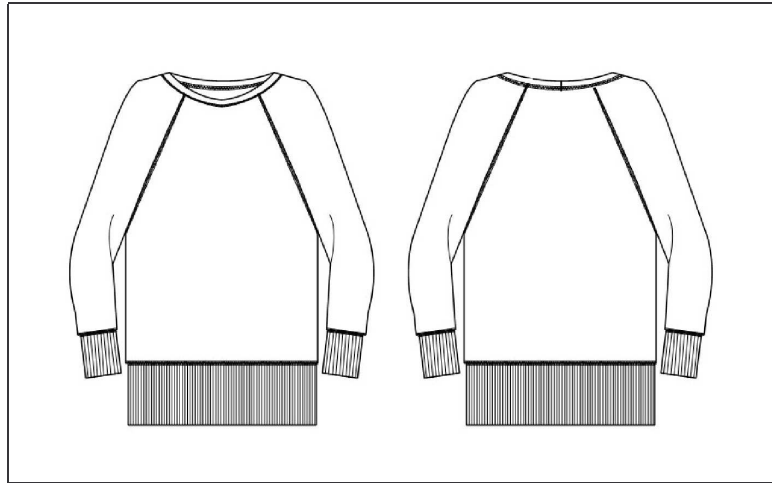

MEASUREMENT SPECIFICATION REPORT

STYLE # 7501 TRIBLEND SLOUCHY WIDENECK SWEATSHIRT

FABRICATION

50% Polyester, 37.5% Combed and Ring-Spun Cotton 12.5% Rayon

Point of Measurement (centimeters)

Chest

Body Length From HPS

S	M	L	XL	2XL
47.6	49.5	52.1	54.6	57.2
63.5	64.8	66.4	67.9	69.5

Disclaimer: Please note that the above sizing chart is subject to change. For more detailed information, please contact a Bella + Canvas Customer Service Representative.