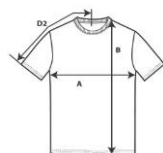

GILDAN®

5000

Heavy Cotton Adult T-Shirt

DETAILS

Weight 180.0 G/SqM (White 170.0 G/SqM)
Content 100% Cotton
Yarn Count 20/1
Features Classic fit
 Seamless Twin needle 2.2 cms. collar
 Taped neck and shoulders
 Tear away label
 Twin needle sleeve and bottom hems
 Quarter-turned to eliminate Centre crease

Sizes S-5XL
Case Packs S - 2XL 72 PIECES
 3XL 36 PIECES
 4XL - 5XL 12 PIECES

Colours 51
SKU's 285

SPECIFICATIONS

Centimeters	ToI-	ToI+	S	M	L	XL	2XL	3XL	4XL	5XL
Chest (A)	2.540	2.540	45.720	50.800	55.880	60.960	66.040	71.120	76.200	81.280
Length from HPS (B)	2.540	2.540	71.120	73.660	76.200	78.740	81.280	83.820	86.360	88.900
Sleeve length (Centre back) (D2)	1.905	1.905	39.700	43.180	46.990	50.800	54.610	58.115	61.595	64.453

Inches	ToI-	ToI+	S	M	L	XL	2XL	3XL	4XL	5XL
Chest (A)	1.000	1.000	18.000	20.000	22.000	24.000	26.000	28.000	30.000	32.000
Length from HPS (B)	1.000	1.000	28.000	29.000	30.000	31.000	32.000	33.000	34.000	35.000
Sleeve length (Centre back) (D2)	0.750	0.750	15.630	17.000	18.500	20.000	21.500	22.880	24.250	25.375