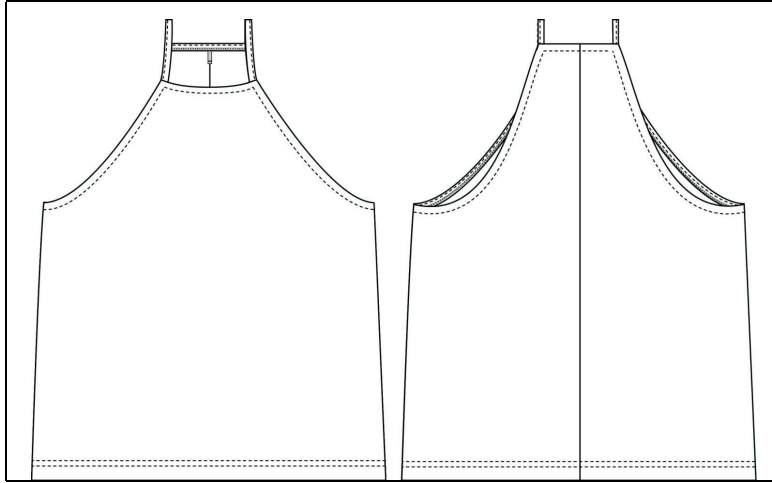

BELLA+CANVAS®

MEASUREMENT SPECIFICATION REPORT

STYLE # 8809 WOMEN'S FLOWY HIGH NECK TANK

FABRICATION
65% Polyester, 35% Viscose

Point of Measurement (centimeters)

Body Width - 1" Below A.H.

S	M	L	XL	2XL
45.1	48.9	54.0	59.1	64.1